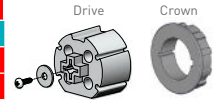

PRICE.	
CODE.	VB40-0306-050408
PACK.	5 250 Sets

COLOUR. black 050 only
USE WITH. Automate E6 motor, Octagonal tube

Third Party Accessories

M30 DRIVE WHEEL & CROWN WHEEL | S45 | SOMFY

SIZE.	Drive Wheel	Crown Wheel
PRICE.		
CODE.	RB40-0105-060301	RB40-0245-050301
PACK.	5 500 Pcs	5 500 Pcs