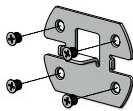

PRICE.	
CODE.	SB11-0704-025400
PACK.	5 200 Sets

COLOUR. silver zinc plated 025 only
USE WITH. End Plate Set, Automate EL S45

EASY-LOCK LX INSTAL. BRACKET SONESSE 30 | S45
10mm tongue

SIZE.	40mm projection
PRICE.	
CODE.	RB08-8352-xxx040
PACK.	25 200 Sets