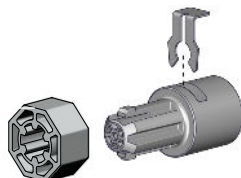

M40 DRIVE WHEEL & 10MM TRANSIT SHAFT ADAPTOR | AUTOMATE

PRICE.	
CODE.	VB40-0306-050408
PACK.	5 | 250 Sets