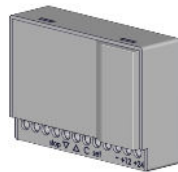

AUTOMATE | 1CH RELAY CONTACT TRANSMITTER

PRICE.	
CODE.	MTRF-DCIM-1C
PACK.	1 Pcs

COLOUR. pure white 069
USE WITH. All ARC motors

AUTOMATE | PARADIGM 15CH WALL CONTROLLER

PRICE.	
CODE.	MTRF-WS-15
PACK.	1 Pcs