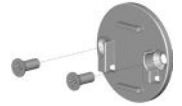

COLOUR. black 050, white 075
USE WITH. 1.5" & 2" Tubes, 38/50mm Skyline Brkts, Automate Li-ion 1.1, Q2.0 & 3.0

AUTOMATE S45 ACCESSORY PACK

Crown, drive wheel, shaft adaptor & clip for 1.1Nm motor

PRICE.	
CODE.	MTCRDR-25-S45
PACK.	1 | 100 Sets