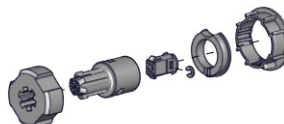

COLOUR. black 050 only
USE WITH. 50mm Tube, Skyline Brackets, Automate Li-ion Motor Q2.0Nm

AUTOMATE | TERMINATION RESISTOR PLUG

PRICE.	
CODE.	MT02-0406-000005
PACK.	1 Piece