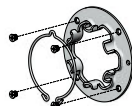

M50 MOTOR HEAD ADAPTOR | S60 | SOMFY STAR HEAD

+ Screws

TYPE.	SOMFY 50 STAR HEAD
PRICE.	
CODE.	RB56-0752-025050
PACK.	10 | 120 Sets

COLOUR. zinc plated 025 only
USE WITH. M50 Universal Bracket - 80mm, 50mm Third Party Motors